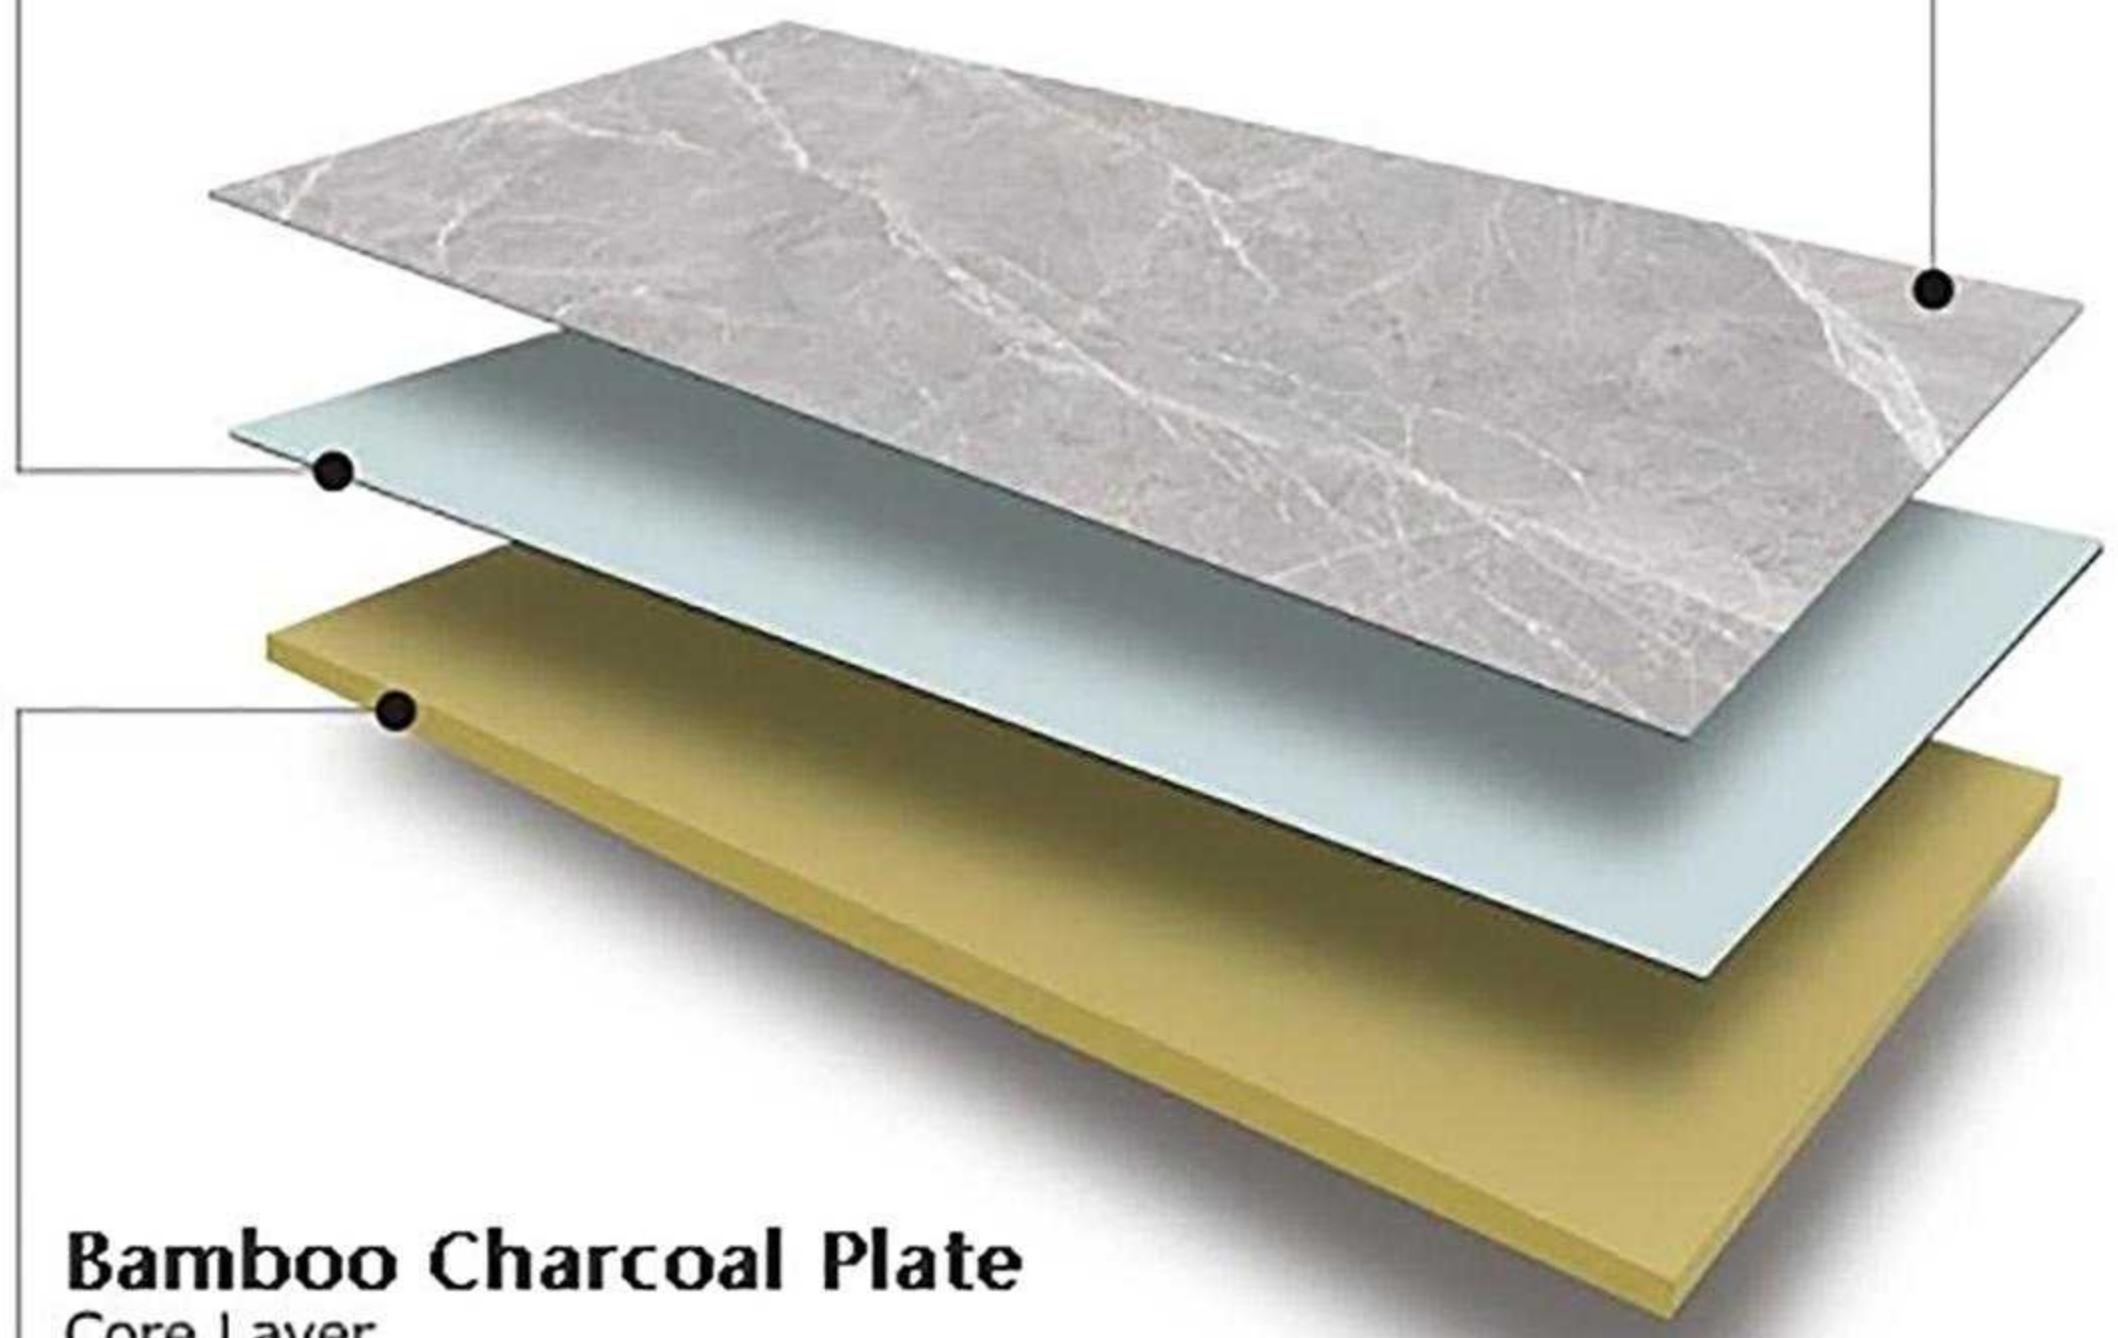

BAMBOO CHARCOAL WOOD VENEER

Germany Imported PUR
Adhesive Layer

PET/PVC FILM
Decorative Layer

Bamboo Charcoal Plate
Core Layer

FIREPROOF

WATERPROOF

ECO-FRIENDLY

EASY INSTALLATION

ZERO FORMALDEHYDE

HIGH HARDNESS

Wood Series

Stone Series

Solid Color

Fabric Series

Metal

Width*Length:
(Customization)