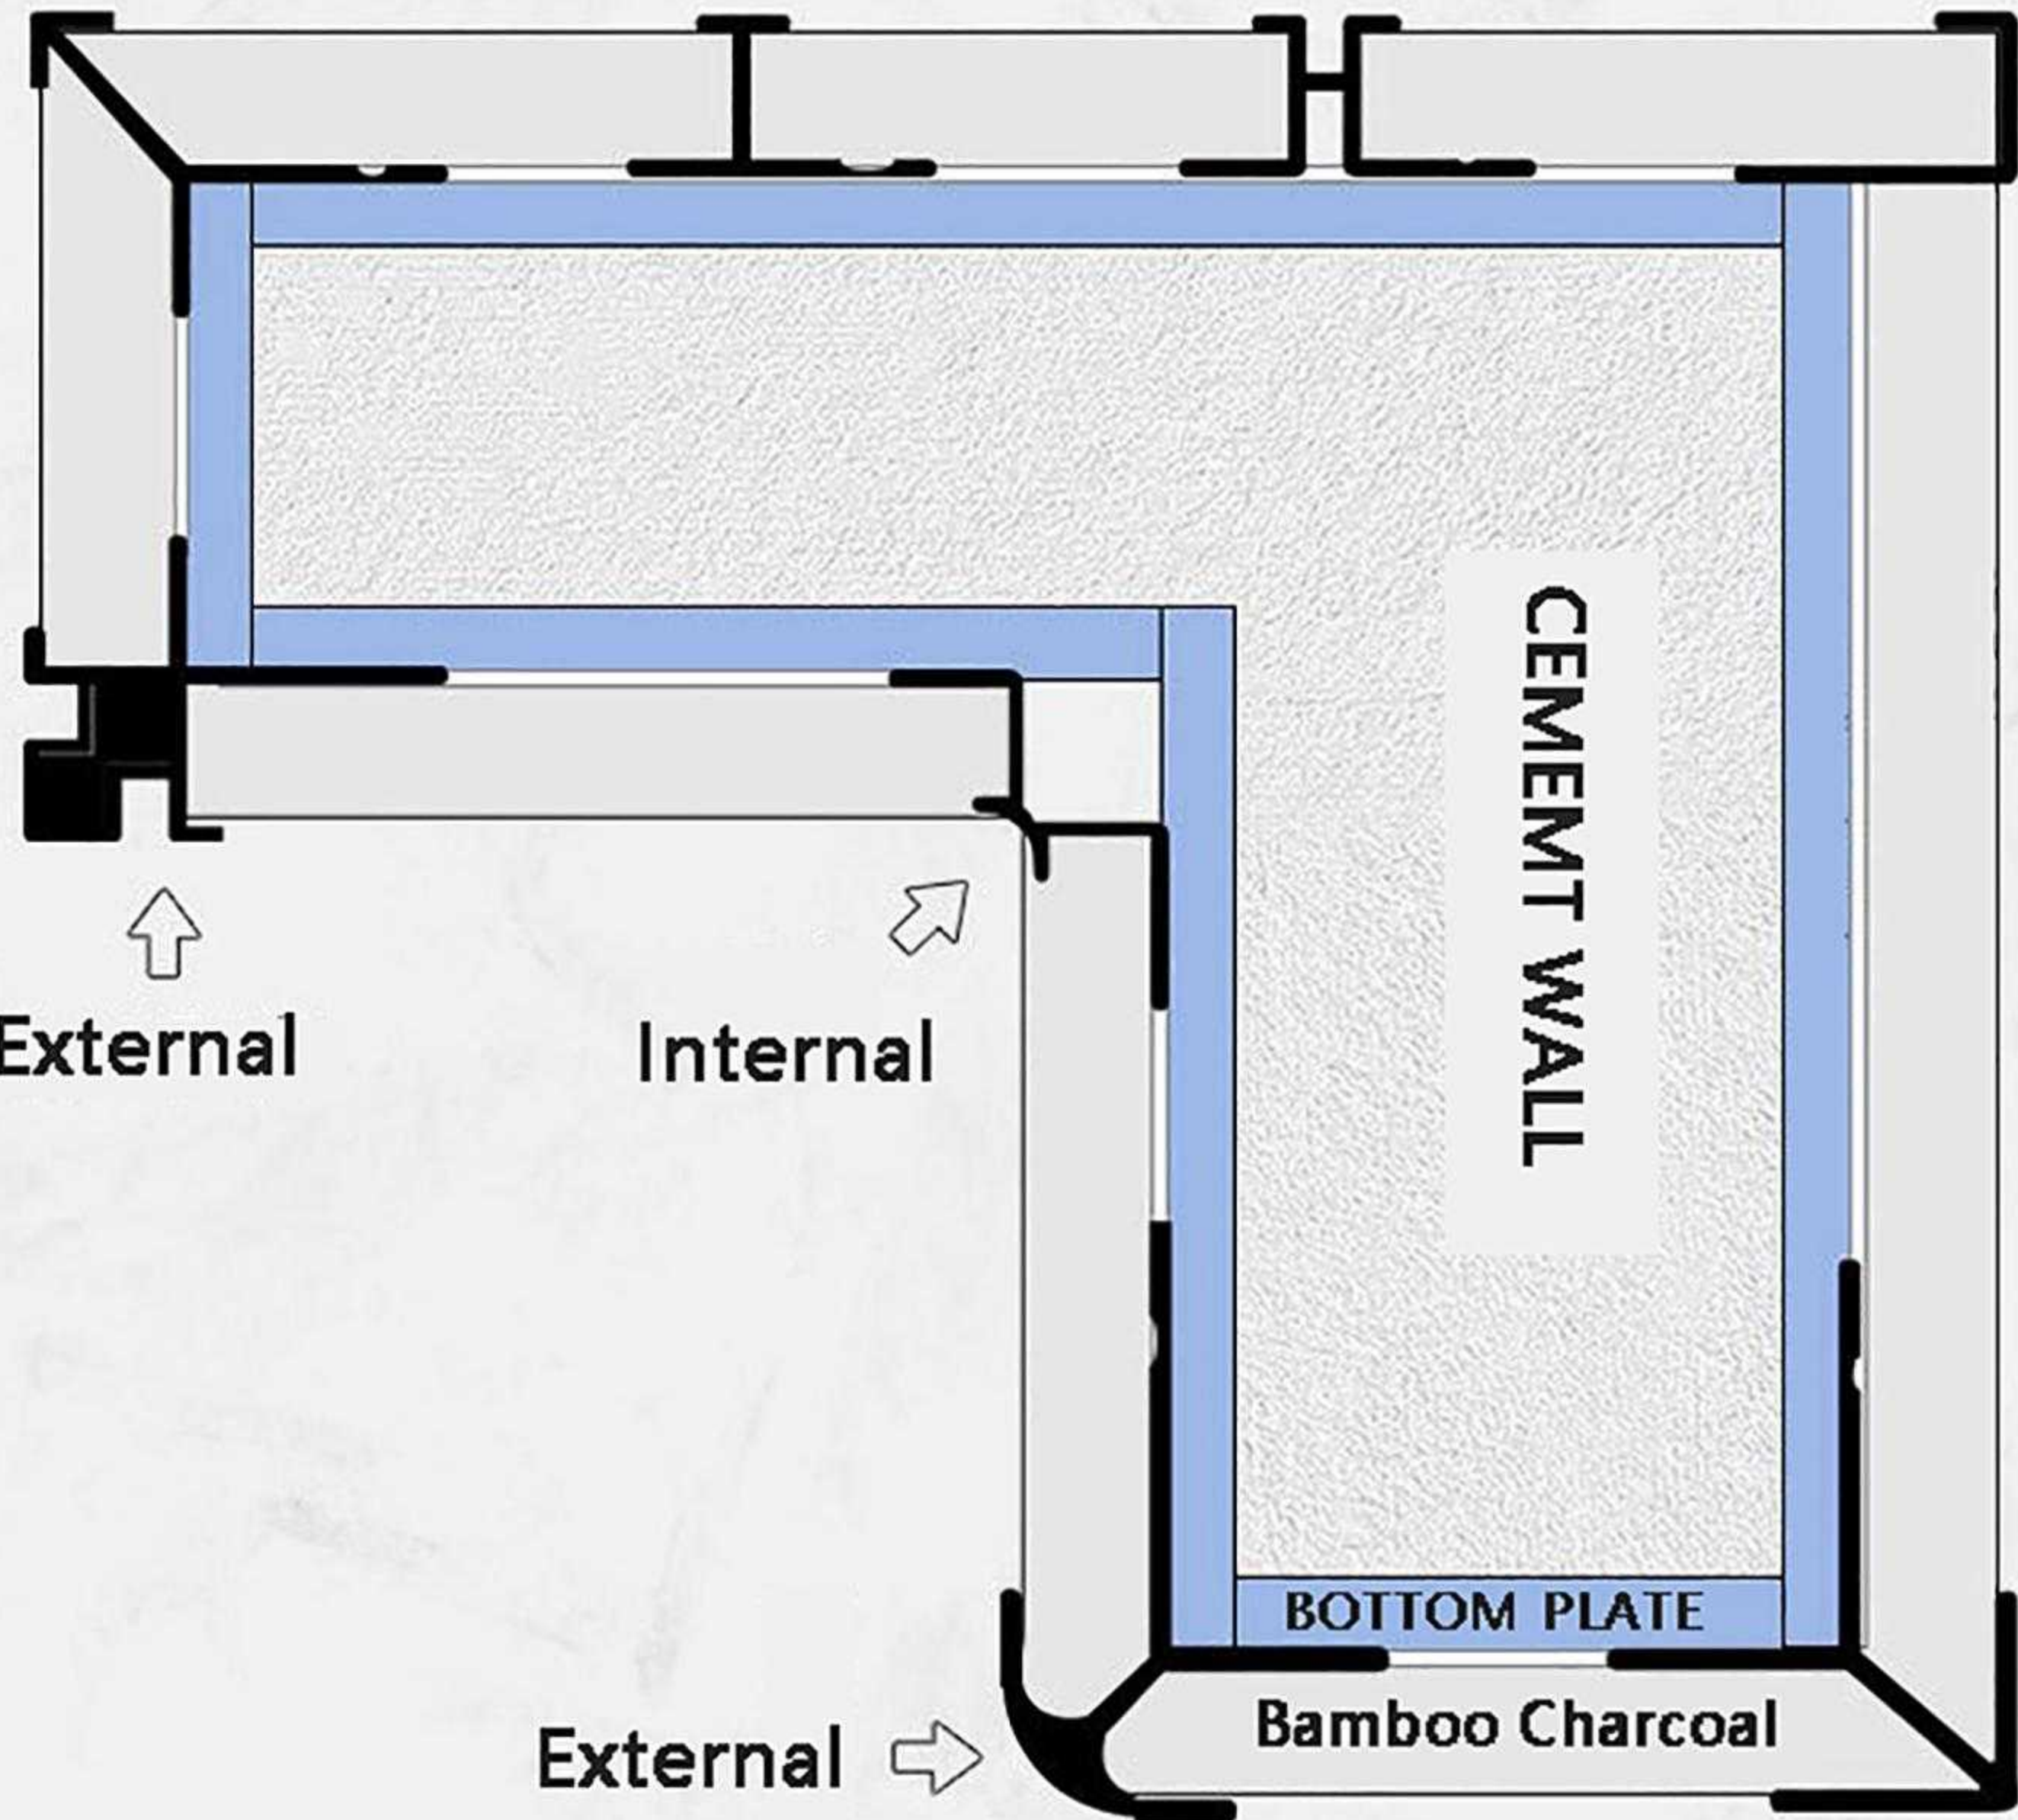

SOLID COLOR

SKIN FEEL

ALUMINUM PROFILE LINE

External-1

H-1

H-2

U

External

1.Apply Structural Adhesive
 2.Metal Profile Connection
 3.Flat Wall

1.Slotting Of Trimming Machine

2.Apply Structural Adhesive

LOADING